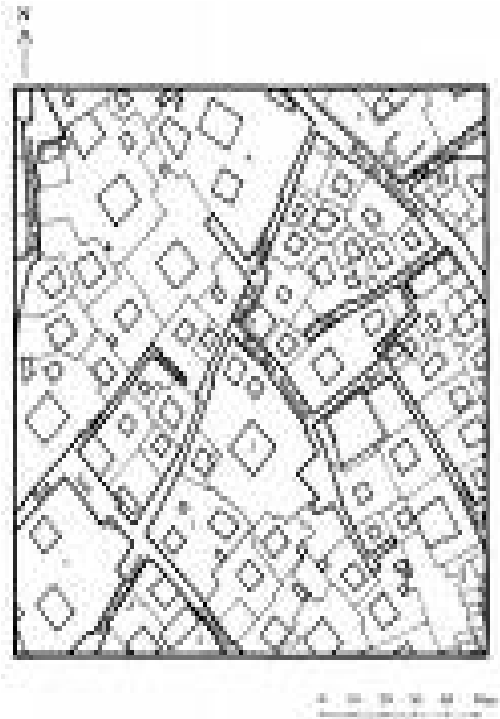

BUILDING COMMUNITIES THAT WORK:

Principles of Good Urban Design

**swindon
civic
trust**

How can we help new developments grow into happy, safe, inclusive communities?

The planned expansion of Swindon makes this a vital question for our town.

Holly Huber, Swindon Borough Council's Community Planner, will address this issue in a lively talk at Heelis, the National Trust's superb new offices near the Outlet Village.

This event is open to all and there will be opportunities for audience participation.

7.30 pm on Thursday 5 June at Heelis (the new National Trust Central Office) in Kemble Drive, Swindon

Entry: £4 at the door, includes light refreshments, free to Swindon Civic Trust members